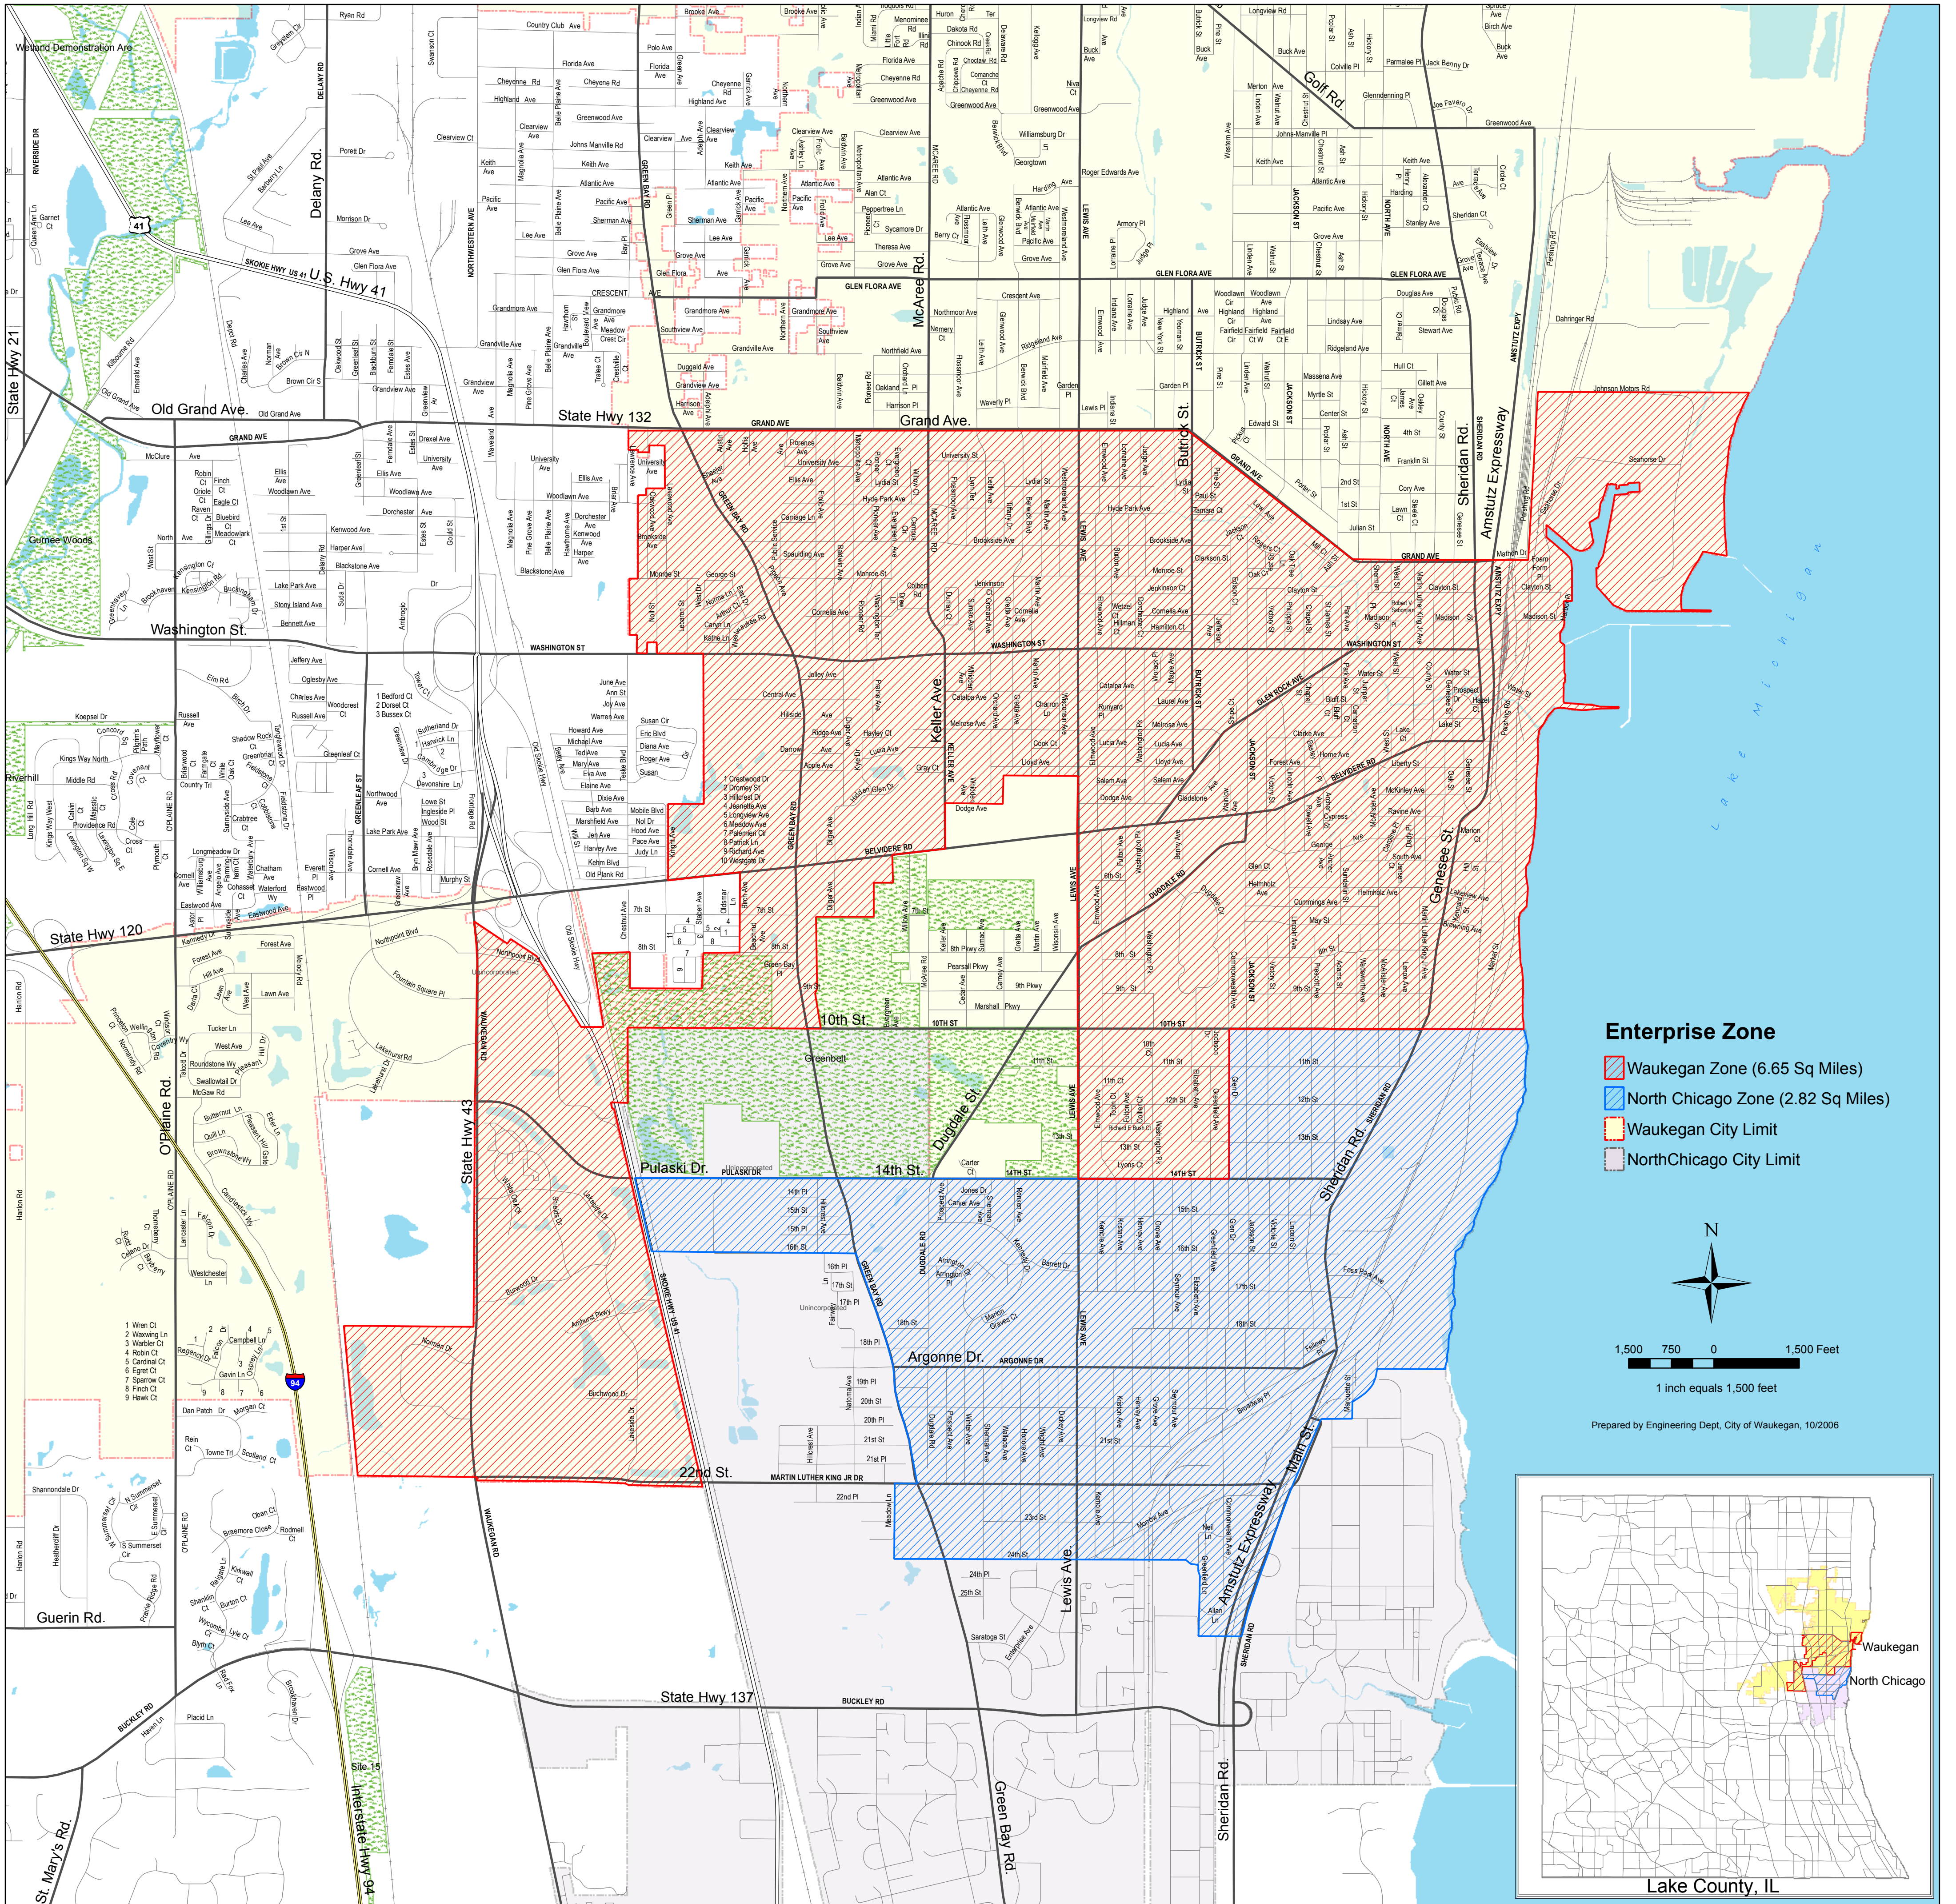

Enterprise Zone (Waukegan--North Chicago) IL

- Enterprise Zone**
- Waukegan Zone (6.65 Sq Miles)
 - North Chicago Zone (2.82 Sq Miles)
 - Waukegan City Limit
 - NorthChicago City Limit

1,500 750 0 1,500 Feet
1 inch equals 1,500 feet

Prepared by Engineering Dept. City of Waukegan, 10/2006